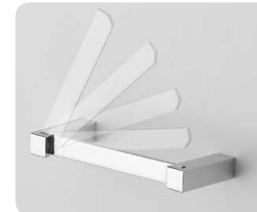

art:21005
porta rotolo
paper roll holder
mis. L.14 cm P.7 cm.