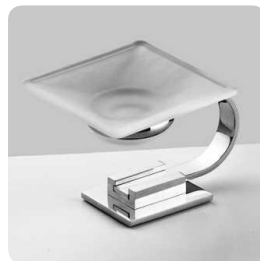

art:38007
porta scopino
toilet brush
mis. L.17 cm P.11 cm.

Linea
Valentina

art:34015
dispenser appoggio
soap dispenser base

Linea
Valentina

art:34001
porta sapone
wall-mounted soap dish
mis. L.17 cm P.9 cm.

art:34002
porta bicchiere
wall-mounted cup holder
mis. L.17 cm P.9 cm.

art:34014
porta dispenser
wall-mounted soap dispenser
mis. L.17 cm P.9 cm.

art:34008
sapone appoggio
soap dish base

art:370008bis
bicchiere appoggio
cup holder base