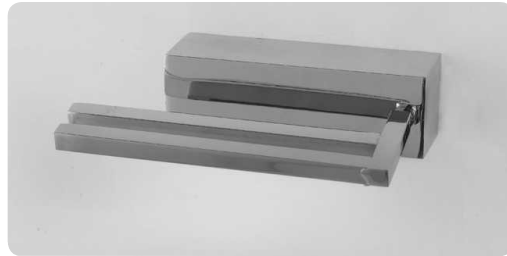

art:44008bis
bicchiere appoggio
cup holder base

art:44015
dispenser appoggio
soap dispenser base

art:44007
porta scopino
toilet brush

art:44025
plafoniera a LED
LED ceiling

art:44024
applique a LED
LED wall light
mis. L. 20 cm P. 13 cm.